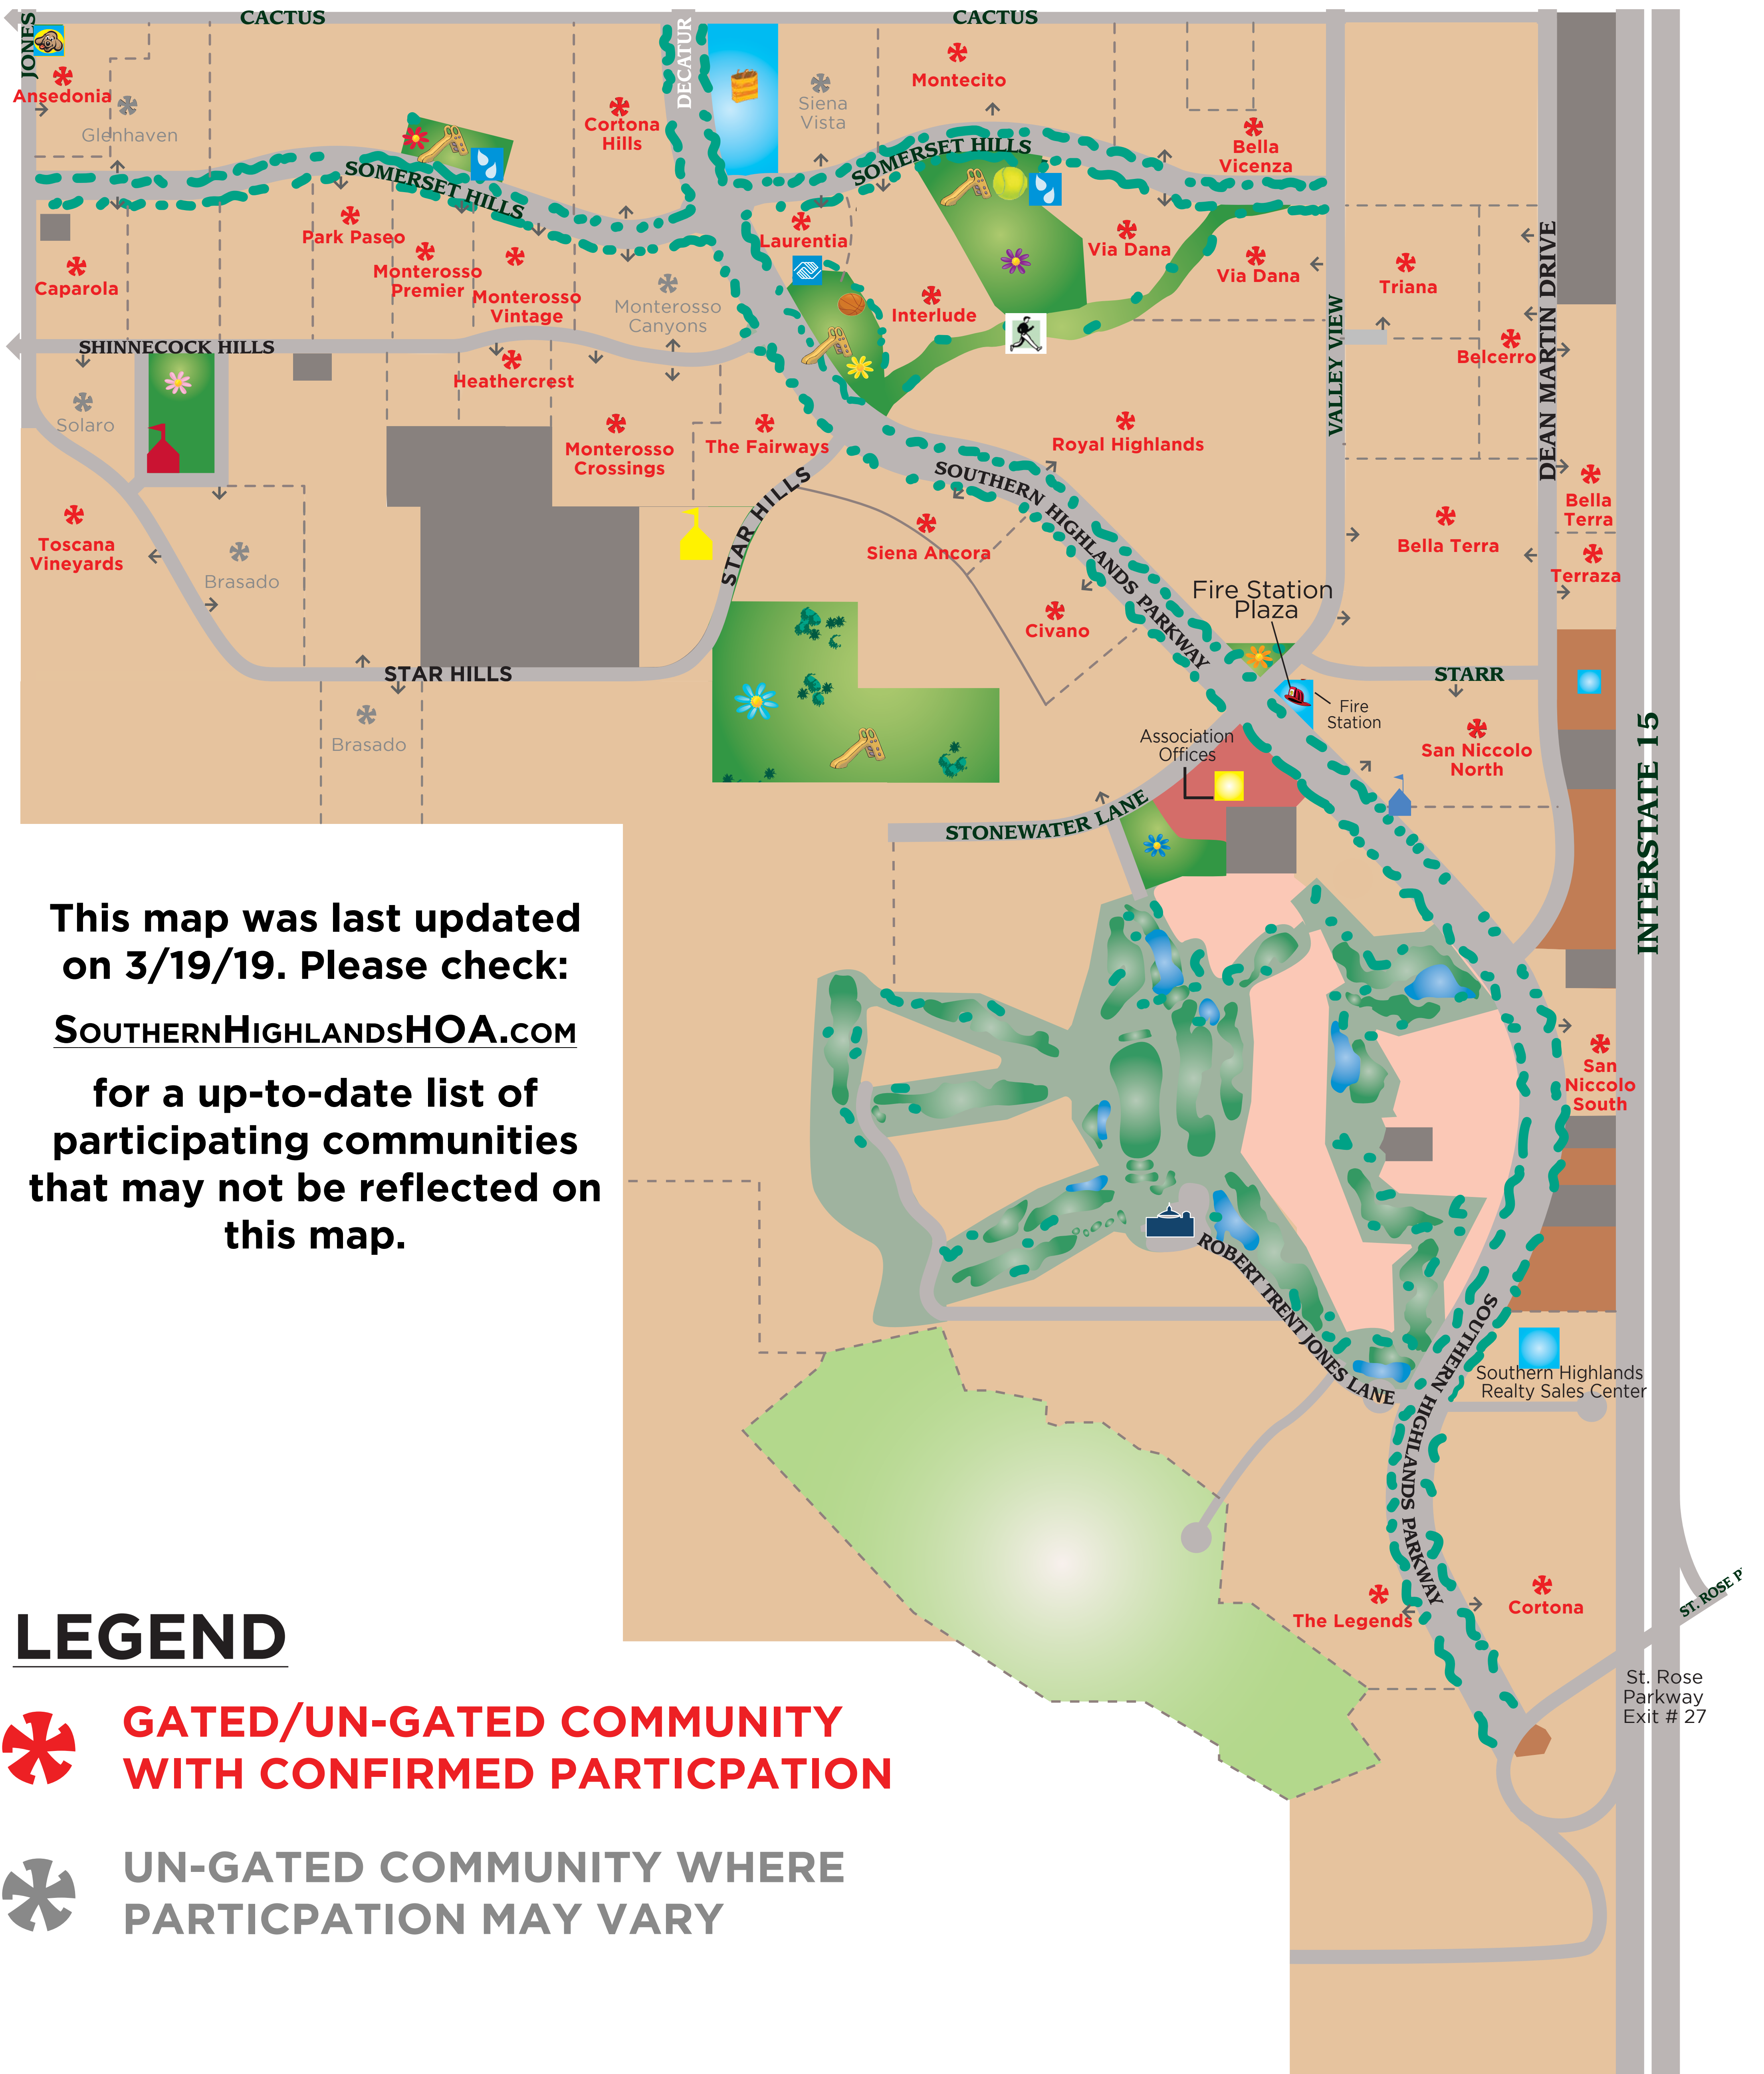

COMMUNITY WIDE YARD SALE

SATURDAY 3/23 & SUNDAY 3/24
7:00 A.M. - 2:00 P.M.

This map was last updated on 3/19/19. Please check: SOUTHERNHIGHLANDSHOA.COM for a up-to-date list of participating communities that may not be reflected on this map.

LEGEND

-  **GATED/UN-GATED COMMUNITY WITH CONFIRMED PARTICIPATION**
-  **UN-GATED COMMUNITY WHERE PARTICIPATION MAY VARY**