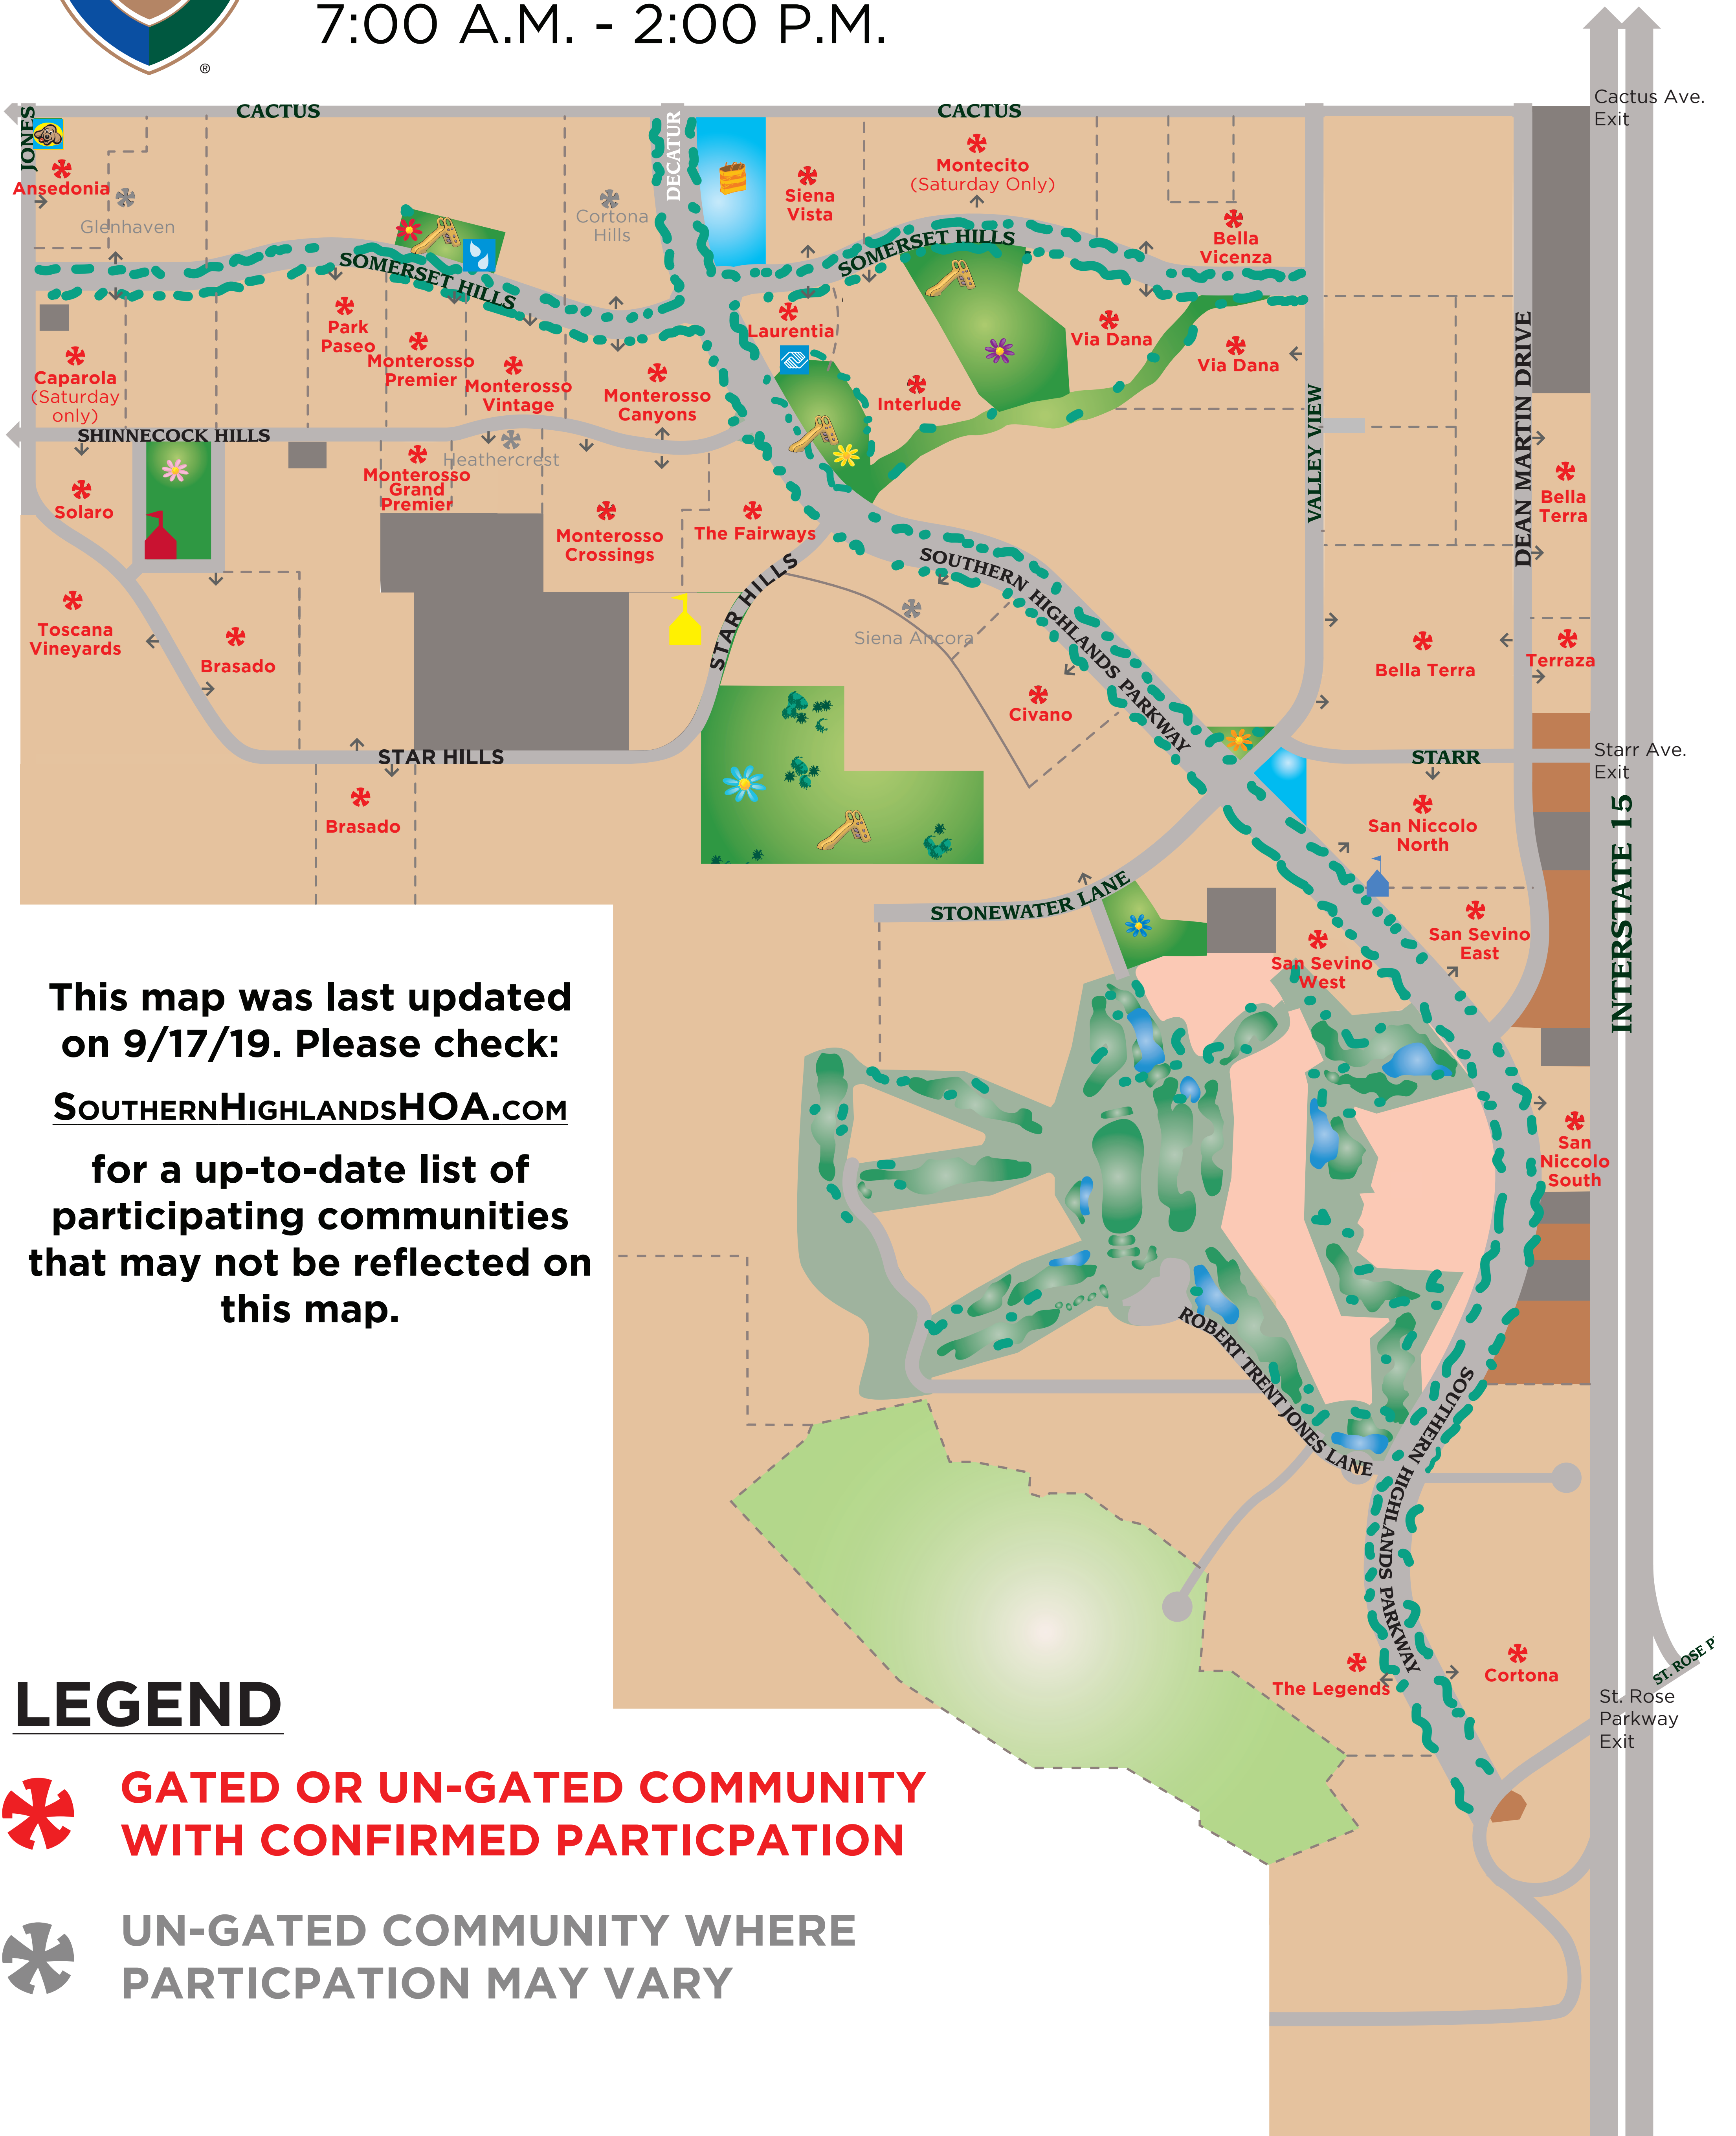

# COMMUNITY WIDE YARD SALE

SATURDAY 10/28 & SUNDAY 10/29  
7:00 A.M. - 2:00 P.M.

This map was last updated on 9/17/19. Please check: [SOUTHERNHIGHLANDSHOA.COM](http://SOUTHERNHIGHLANDSHOA.COM) for a up-to-date list of participating communities that may not be reflected on this map.

## LEGEND

-  **GATED OR UN-GATED COMMUNITY WITH CONFIRMED PARTICIPATION**
-  **UN-GATED COMMUNITY WHERE PARTICIPATION MAY VARY**